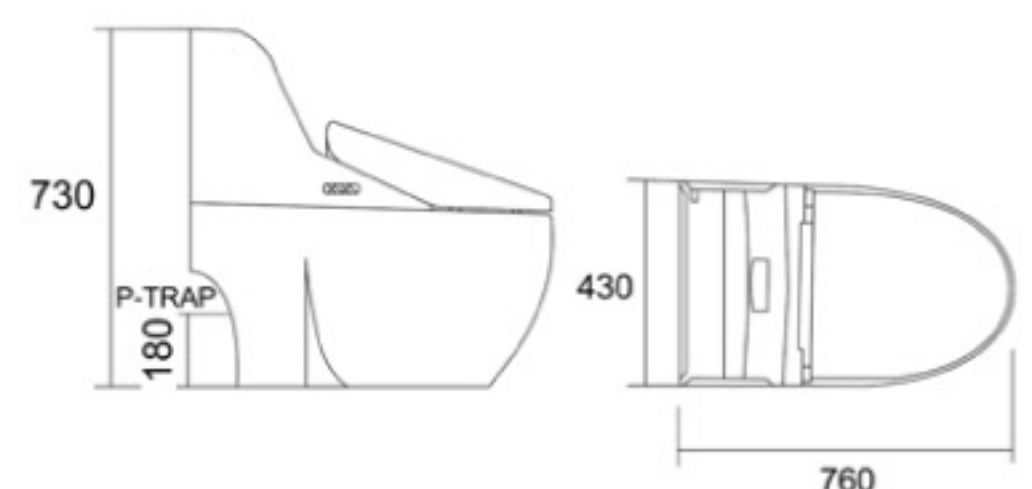

P-trap 180m roughing in

Rated power: MAX 650W

Power: AC220V/AC110V

model: WT-1102P